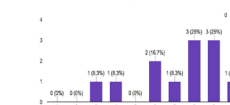

User Study Results

Most users in our study were familiar with technology.