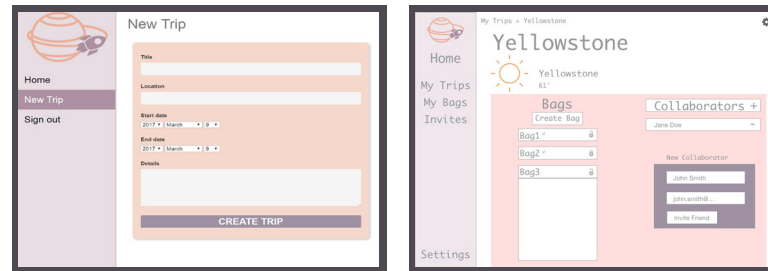

mercury

Key Features

Key features shown include: Non-Bagged Items, Bags, Toiletries, Chat, Pending Received Invitations, Pending for Building Dedication, Suggestions (Personal and Common), Location map, Sent Invitations, and a 'Time until next trip' counter.

Use Cases

- Camping trip with friends
- Work trips
- Family vacations
- Tabling events for work

Mercury Packing lets you take the worry out of what to pack through collaborative, adaptive packing list creation.

New Trip Page

Trip Page

<https://packwithmercury.com>