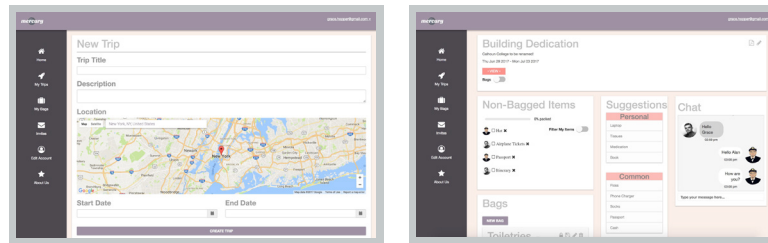

mercury

Key Features

Key features shown include: Non-Bagged Items, Bags, Toiletries, Chat, Pending Received Invitations, Pending for Building Dedication, Suggestions (Personal and Common), Location map, Sent Invitations, and a 'Time until next trip' counter.

Use Cases

- Camping trip with friends
- Work trips
- Family vacations
- Tabling events for work

Mercury Packing lets you take the worry out of what to pack through collaborative, adaptive packing list creation.

New Trip Page

Trip Page

<https://packwithmercury.com>